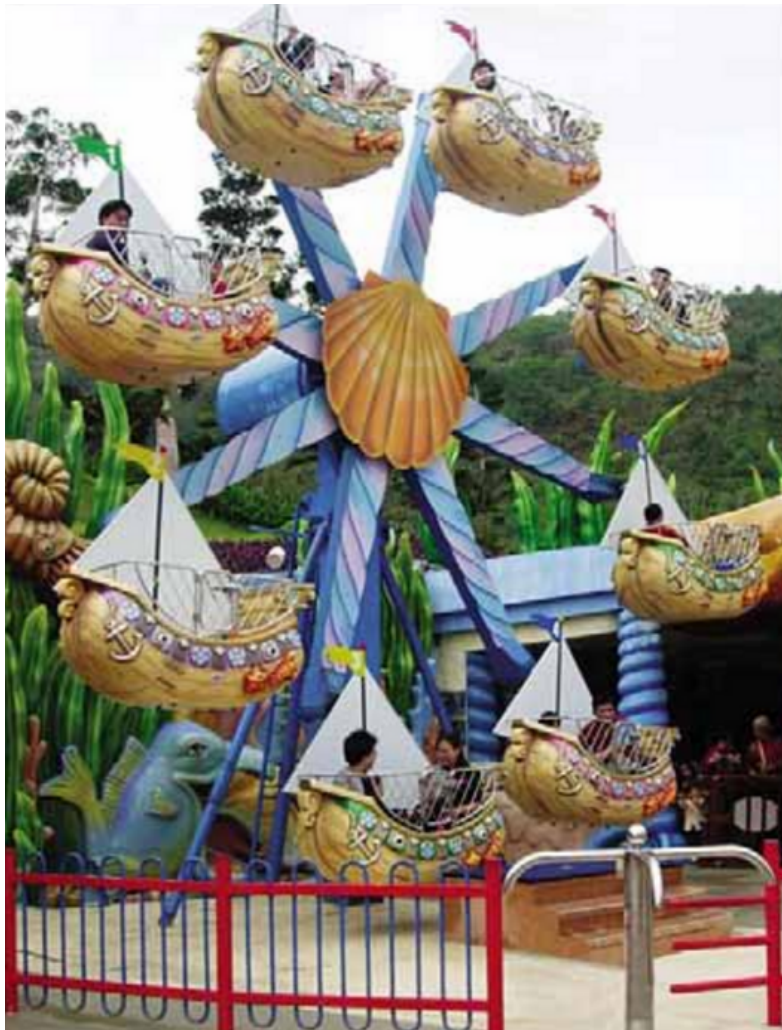

Mini Ferris Wheel

Reference FA43

Technical data

Manufacturer: SBF Visa

Year of manufacture: 2022

Dimensions:

Height: 8m

Capacity: 8 Boats vehicles

(with gates at the front and safety belts)

Power: 12kW

Condition: Brand new